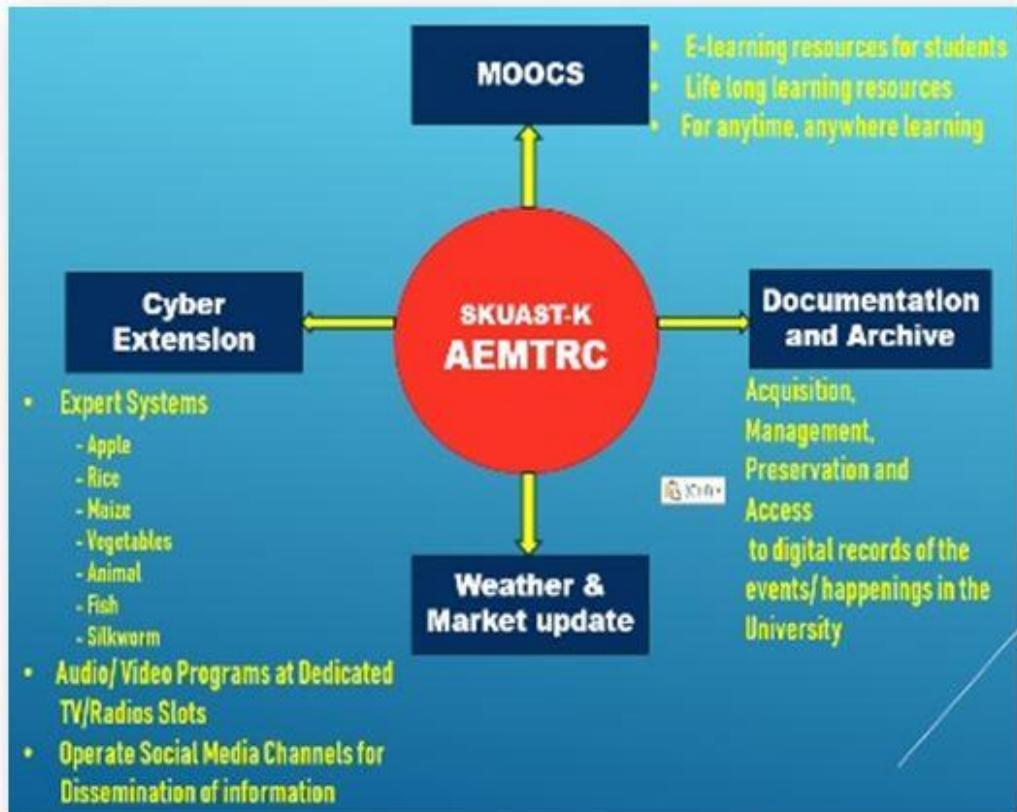

AEMTRC (Agricultural Education Multimedia Training and Research Centre)

“To be the leading centre providing:

- student – responsive education,
- farmer – responsive training / services and
- Providing quality higher education available and accessible to the masses, through various media for development of Agriculture and agro-industry.”